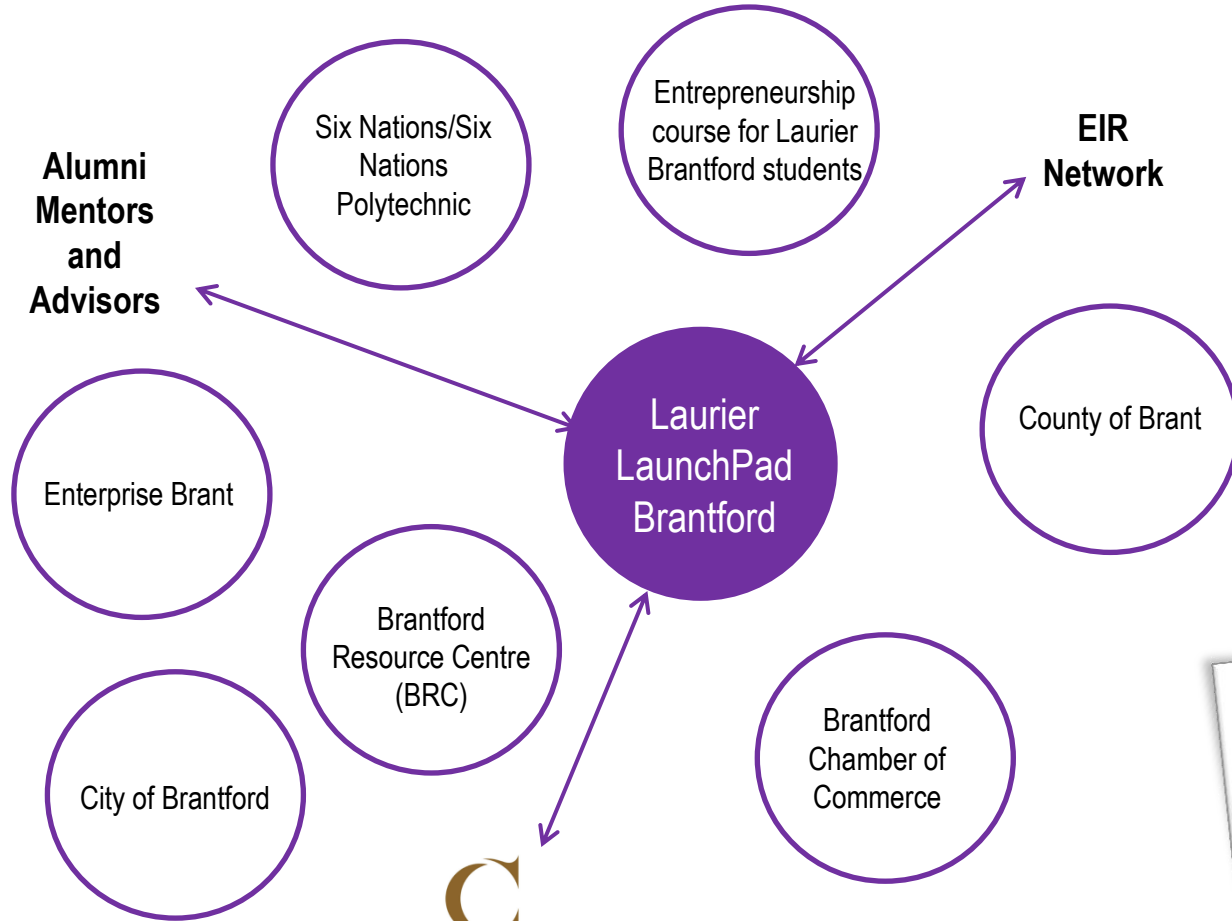

WILFRID LAURIER UNIVERSITY

LAUNCHPAD

Innovation + Entrepreneurship

COMMUNITECH

Start Up Services

Laurier start-ups “graduate” into next level support programs delivered by the Hub

the **accelerator** program
The **proven formula** for growing early stage companies.

Innovation + Entrepreneurship

CONESTOGA
Connect Life and Learning