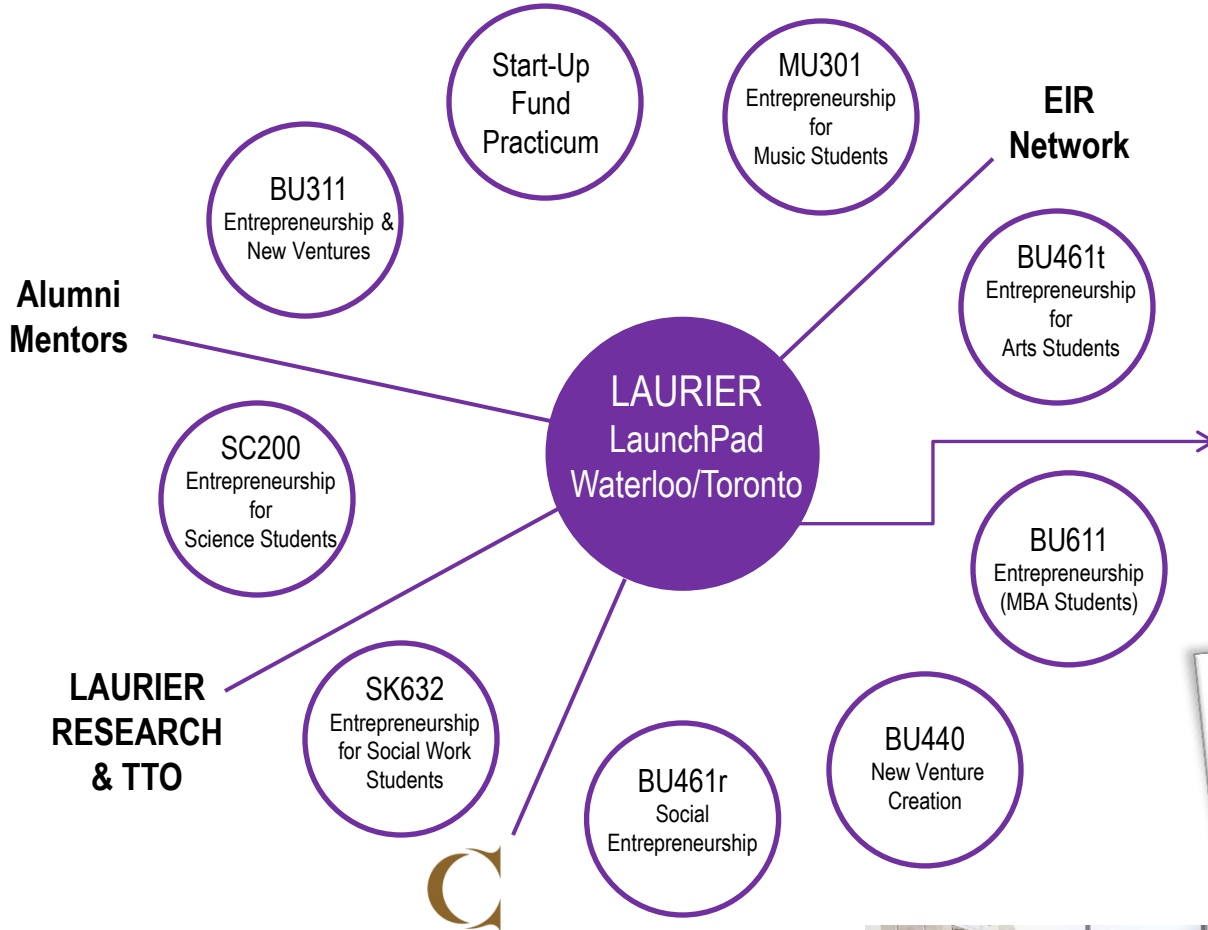

WILFRID LAURIER UNIVERSITY

LAUNCHPAD

Innovation + Entrepreneurship

COMMUNITECH

Start Up Services

Laurier start-ups “graduate” into next level support programs delivered by the Hub

the **accelerator** program
The **proven formula** for growing early stage companies.

Innovation + Entrepreneurship

CONESTOGA
Connect Life and Learning